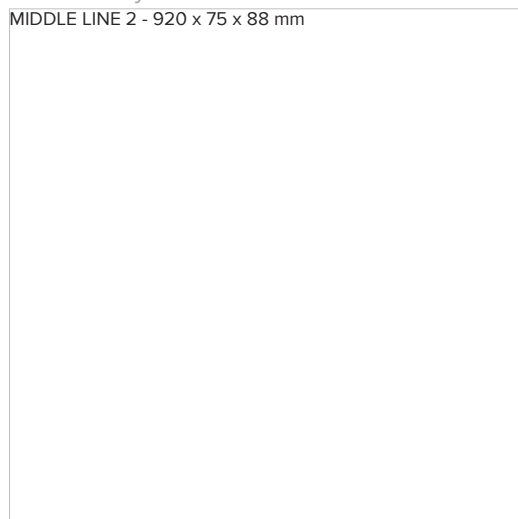

MIDDLE LINE 2

series: MIDDLE LINE

MIDDLE LINE 2 - 920 × 75 × 88 mm

Photometry

MIDDLE LINE 2 - 920 x 75 x 88 mm

920 × 75 × 88 mm

- Design surface mounted or suspended LED luminaires
- Body made of aluminum profile, anodized or powder coated
- Electronic or dimmable electronic ballast
- Possibility of assembling continuous lines or sets of various shapes
- Accessory to be ordered separately

Product description

Product code 0-106125.000	Driver
Optics acrylic satin diffuser	Colour white
Dimension a 920 mm	Dimension b 75 mm
Dimension c 88 mm	Ceiling recessed I 134
Ceiling recessed II 137	Type of light source T5
Lamp caps G5	Mounting type recessed,
Note Continuous part (middle part in a continuous row)	Cover IP 20
Designed for interior	