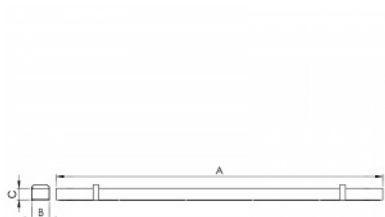

ROWW LED - SYSTEM

series: ROWW

-  Led lights
-  Direct
-  IP 20
-  Surface mounted

2970 × 77 × 51 mm

Suspended or surface mounted LED modular system designed for indoor lighting
Self-supporting LED holding track made of white powder coated steel sheet
LED optics - 60°, 90°, 25° (both-sides asymmetrical), 30° and 84-35° are optional according to order number

Accessories to be ordered separately

Product description

Product code
0-219035.000

Driver
EVG

Optics
60° LED optics

Colour
white

Dimension a
2970 mm

Dimension b
77 mm

Dimension c
51 mm

Type of light source
LED

Total power consumption
146 W

Luminous flux
18860 lm

Color temperature
3000 K

Color index (RA)
80

Mounting type
surface mounted, suspended

Cover
IP 20

Weight
4.8 kg

Photometry