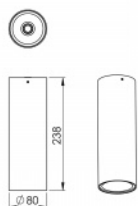

Usage: offices, commercial rooms, other interiors

Product description

Product code
0-281011.000

Optics
Reflector 21°

Dimension a
80 mm

Type of light source
LED

Luminous flux
825 lm

Color index (RA)
80

Cover
IP 20

Driver
EVG

Colour
white

Dimension b
238 mm

Total power consumption
5.4 W

Color temperature
3000 K

Mounting type
surface mounted,

Weight
1.4 kg

Photometry