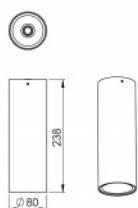

Usage: offices, commercial rooms, other interiors

Product description

Product code
0-281012.000

Optics
Reflector 21°

Dimension a
80 mm

Type of light source
LED

Luminous flux
860 lm

Color index (RA)
80

Cover
IP 20

Driver
EVG

Colour
white

Dimension b
238 mm

Total power consumption
5.4 W

Color temperature
4000 K

Mounting type
surface mounted,

Weight
1.4 kg

Photometry