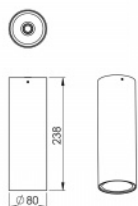

### Product description

Product code  
**0-281013.000**

Optics  
**Reflector 21°**

Dimension a  
**80 mm**

Type of light source  
**LED**

Luminous flux  
**1345 lm**

Color index (RA)  
**80**

Cover  
**IP 20**

Driver  
**EVG**

Colour  
**white**

Dimension b  
**238 mm**

Total power consumption  
**9.2 W**

Color temperature  
**3000 K**

Mounting type  
**surface mounted,**

Weight  
**1.4 kg**

### Photometry