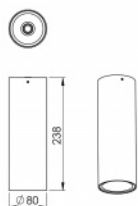

Usage: offices, commercial rooms, other interiors

Product description

Product code
0-281015.000

Optics
Reflector 21°

Dimension a
80 mm

Type of light source
LED

Luminous flux
1850 lm

Color index (RA)
80

Cover
IP 20

Driver
EVG

Colour
white

Dimension b
238 mm

Total power consumption
13.2 W

Color temperature
3000 K

Mounting type
surface mounted,

Weight
1.4 kg

Photometry