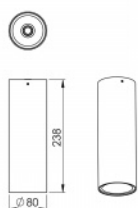

Usage: offices, commercial rooms, other interiors

Product description

Product code
0-281016.000

Optics
Reflector 21°

Dimension a
80 mm

Type of light source
LED

Luminous flux
1930 lm

Color index (RA)
80

Cover
IP 20

Driver
EVG

Colour
white

Dimension b
238 mm

Total power consumption
13.2 W

Color temperature
4000 K

Mounting type
surface mounted,

Weight
1.4 kg

Photometry