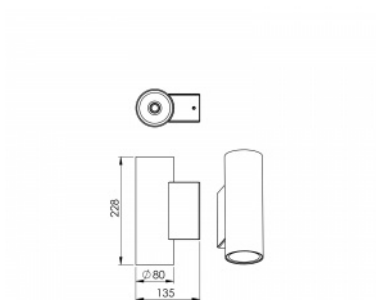

TUBBY CLASSIC WALL DIR

series: TUBBY / SQUARRY

LED Led lights

IP 20 IP 20

Mounting on wall

80 × 228 × 135 mm

LED downlight DIR

Construction suitable only for wall montage

Usage: offices, commercial rooms, other interiors

Product description

Product code
0-281021.000

Driver
EVG

Optics
Reflector 21°

Colour
white

Dimension a
80 mm

Dimension b
228 mm

Dimension c
135 mm

Type of light source
LED

Total power consumption
5.4 W

Luminous flux
825 lm

Color temperature
3000 K

Color index (RA)
80

Mounting type
mounting on wall,

Cover
IP 20

Weight
2.2 kg

Photometry