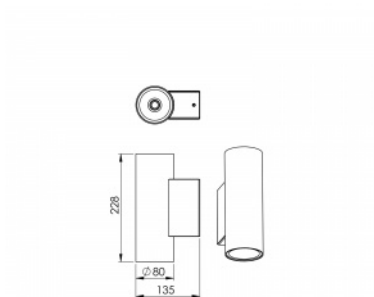

## TUBBY CLASSIC WALL DIR

series: TUBBY / SQUARRY

**LED** Led lights

**IP 20** IP 20

Mounting on wall

**80 × 228 × 135 mm**

LED downlight DIR

Construction suitable only for wall montage

### Product description

Product code  
**0-281022.000**

Driver  
**EVG**

Optics  
**Reflector 21°**

Colour  
**white**

Dimension a  
**80 mm**

Dimension b  
**228 mm**

Dimension c  
**135 mm**

Type of light source  
**LED**

Total power consumption  
**5.4 W**

Luminous flux  
**860 lm**

Color temperature  
**4000 K**

Color index (RA)  
**80**

Mounting type  
**mounting on wall,**

Cover  
**IP 20**

Weight  
**2.2 kg**