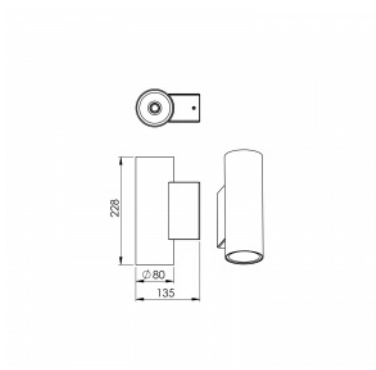

TUBBY CLASSIC WALL DIR

series: TUBBY / SQUARRY

LED Led lights

IP 20 IP 20

Mounting on wall

80 × 228 × 135 mm

LED downlight DIR

Construction suitable only for wall montage

Designed for using in interiors with temperature of room up to 25°C

Body of luminaire and ceiling canopy made of aluminium profile, powder coated according to RAL colour list

Possibility of choice from reflectors 21°, 36° or 50°

Usage: offices, commercial rooms, other interiors

Product description

Product code
0-281023.000

Driver
EVG

Optics
Reflector 21°

Colour
white

Dimension a
80 mm

Dimension b
228 mm

Dimension c
135 mm

Type of light source
LED

Total power consumption
9.2 W

Luminous flux
1345 lm

Color temperature
3000 K

Color index (RA)
80

Mounting type
mounting on wall,

Cover
IP 20

Weight
2.2 kg