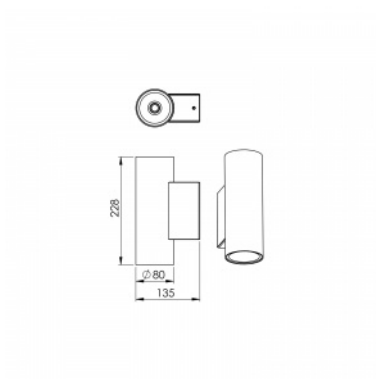

TUBBY CLASSIC WALL DIR

series: TUBBY / SQUARRY

LED Led lights

IP 20 IP 20

Mounting on wall

80 × 228 × 135 mm

LED downlight DIR

Construction suitable only for wall montage

Usage: offices, commercial rooms, other interiors

Product description

Product code
0-281024.000

Driver
EVG

Optics
Reflector 21°

Colour
white

Dimension a
80 mm

Dimension b
228 mm

Dimension c
135 mm

Type of light source
LED

Total power consumption
9.2 W

Luminous flux
1405 lm

Color temperature
4000 K

Color index (RA)
80

Mounting type
mounting on wall,

Cover
IP 20

Weight
2.2 kg

Photometry