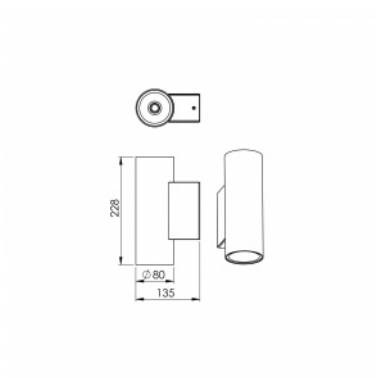

TUBBY CLASSIC WALL DIR

series: TUBBY / SQUARRY

LED Led lights

IP 20 IP 20

Mounting on wall

80 × 228 × 135 mm

LED downlight DIR

Construction suitable only for wall montage

Usage: offices, commercial rooms, other interiors

Product description

Product code
0-281025.000

Driver
EVG

Optics
Reflector 21°

Colour
white

Dimension a
80 mm

Dimension b
228 mm

Dimension c
135 mm

Type of light source
LED

Total power consumption
13.2 W

Luminous flux
1850 lm

Color temperature
3000 K

Color index (RA)
80

Mounting type
mounting on wall,

Cover
IP 20

Weight
2.2 kg

Photometry