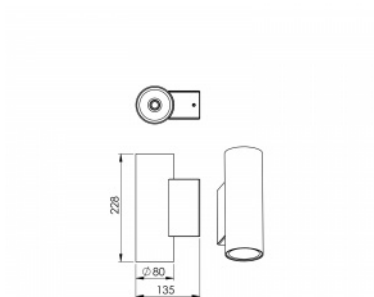

TUBBY CLASSIC WALL DIR

series: TUBBY / SQUARRY

LED Led lights

IP 20 IP 20

Mounting on wall

80 × 228 × 135 mm

LED downlight DIR

Construction suitable only for wall montage

Usage: offices, commercial rooms, other interiors

Product description

Product code
0-281026.000

Driver
EVG

Optics
Reflector 21°

Colour
white

Dimension a
80 mm

Dimension b
228 mm

Dimension c
135 mm

Type of light source
LED

Total power consumption
13.2 W

Luminous flux
1930 lm

Color temperature
4000 K

Color index (RA)
80

Mounting type
mounting on wall,

Cover
IP 20

Weight
2.2 kg

Photometry