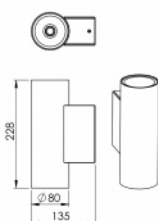

### Product description

Product code  
**0-281032.000**

Driver  
**EVG**

Optics  
**Reflector 21°**

Colour  
**white**

Dimension a  
**80 mm**

Dimension b  
**228 mm**

Dimension c  
**135 mm**

Type of light source  
**LED**

Total power consumption  
**10.8 W**

Luminous flux  
**860 lm**

Luminous flux indirect  
**860 lm**

Color temperature  
**4000 K**

Color index (RA)  
**80**

Mounting type  
**mounting on wall,**

Cover  
**IP 20**

Weight  
**2.6 kg**