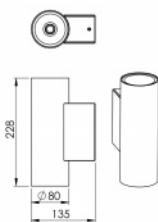

TUBBY CLASSIC WALL DIR/INDIR

series: TUBBY / SQUARRY

LED Led lights

IP 20 IP 20

Mounting on wall

80 × 228 × 135 mm

LED downlight DIR / INDIR

Construction suitable only for wall montage

Usage: offices, commercial rooms, other interiors

Product description

Product code
0-281033.000

Optics
Reflector 21°

Dimension a
80 mm

Dimension c
135 mm

Total power consumption
18.4 W

Luminous flux indirect
1345 lm

Color index (RA)
80

Cover
IP 20

Driver
EVG

Colour
white

Dimension b
228 mm

Type of light source
LED

Luminous flux
1345 lm

Color temperature
3000 K

Mounting type
mounting on wall,

Weight
2.6 kg

Photometry