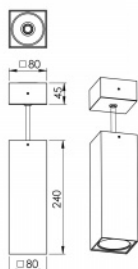

To be delivered with ceiling canopy (dimensions 80x80x45 mm) and transparent cable (length 1,5 m)

Surface mounting is possible after disconnecting the ceiling cup

Usage: offices, commercial rooms, other interiors

Product description

Product code
0-281101.000

Optics
Reflector 21°

Dimension a
80 mm

Type of light source
LED

Luminous flux
825 lm

Color index (RA)
80

Note
With ceiling cup Ø80x45 mm for suspended mounting

Weight
1.8 kg

Driver
EVG

Colour
white

Dimension b
240 mm

Total power consumption
5.4 W

Color temperature
3000 K

Mounting type
suspended, surface mounted

Cover
IP 20