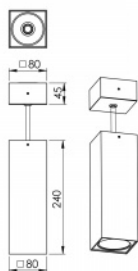

To be delivered with ceiling canopy (dimensions 80x80x45 mm) and transparent cable (length 1,5 m)

Surface mounting is possible after disconnecting the ceiling cup

Usage: offices, commercial rooms, other interiors

Product description

Product code
0-281102.000

Optics
Reflector 21°

Dimension a
80 mm

Type of light source
LED

Luminous flux
860 lm

Color index (RA)
80

Note
With ceiling cup Ø80x45 mm for suspended mounting

Weight
1.8 kg

Driver
EVG

Colour
white

Dimension b
240 mm

Total power consumption
5.4 W

Color temperature
4000 K

Mounting type
suspended, surface mounted

Cover
IP 20