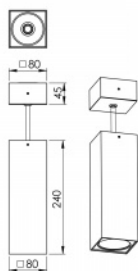

To be delivered with ceiling canopy (dimensions 80x80x45 mm) and transparent cable (length 1,5 m)

Surface mounting is possible after disconnecting the ceiling cup

Usage: offices, commercial rooms, other interiors

Product description

Product code
0-281103.000

Optics
Reflector 21°

Dimension a
80 mm

Type of light source
LED

Luminous flux
1345 lm

Color index (RA)
80

Note
With ceiling cup Ø80x45 mm for suspended mounting

Weight
1.8 kg

Driver
EVG

Colour
white

Dimension b
240 mm

Total power consumption
9.2 W

Color temperature
3000 K

Mounting type
suspended, surface mounted

Cover
IP 20