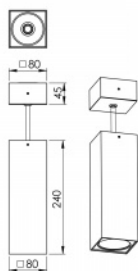

To be delivered with ceiling canopy (dimensions 80x80x45 mm) and transparent cable (length 1,5 m)

Surface mounting is possible after disconnecting the ceiling cup

Usage: offices, commercial rooms, other interiors

Product description

Product code
0-281105.000

Optics
Reflector 21°

Dimension a
80 mm

Type of light source
LED

Luminous flux
1850 lm

Color index (RA)
80

Note
With ceiling cup Ø80x45 mm for suspended mounting

Weight
1.8 kg

Driver
EVG

Colour
white

Dimension b
240 mm

Total power consumption
13.2 W

Color temperature
3000 K

Mounting type
suspended, surface mounted

Cover
IP 20