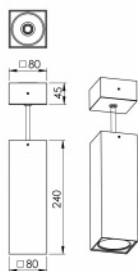

To be delivered with ceiling canopy (dimensions 80x80x45 mm) and transparent cable (length 1,5 m)

Surface mounting is possible after disconnecting the ceiling cup

Usage: offices, commercial rooms, other interiors

Product description

Product code
0-281106.000

Optics
Reflector 21°

Dimension a
80 mm

Type of light source
LED

Luminous flux
1930 lm

Color index (RA)
80

Note
With ceiling cup Ø80x45 mm for suspended mounting

Weight
1.8 kg

Driver
EVG

Colour
white

Dimension b
240 mm

Total power consumption
13.2 W

Color temperature
4000 K

Mounting type
suspended, surface mounted

Cover
IP 20