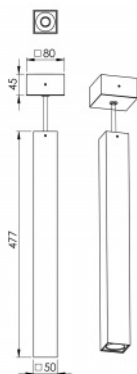

SQUARRY SLIM SUSPENDED

series: TUBBY / SQUARRY

 Led lights

 IP 20

 Suspended

50 × 477 × mm

LED downlight

Construction suitable only for suspended montage

To be delivered with ceiling canopy (dimensions Ø80x45 mm) and transparent cable (length 1,5 m)

Surface mounting is possible after disconnecting the ceiling cup

Usage: offices, commercial rooms, other interiors

Product description

Product code
0-281501.000

Driver
EVG

Optics
Reflector 21°

Colour
white

Dimension a
50 mm

Dimension b
477 mm

Type of light source
LED

Total power consumption
5.4 W

Luminous flux
825 lm

Color temperature
3000 K

Color index (RA)
80

Mounting type
suspended, surface mounted

Note
With ceiling cup Ø80x45 mm for suspended mounting

Cover
IP 20

Weight
2 kg