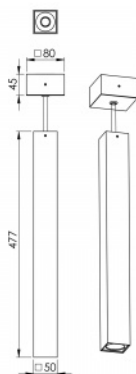

To be delivered with ceiling canopy (dimensions Ø80x45 mm) and transparent cable (length 1,5 m)

Surface mounting is possible after disconnecting the ceiling cup

Usage: offices, commercial rooms, other interiors

### Product description

Product code  
**0-281502.000**

Driver  
**EVG**

Optics  
**Reflector 21°**

Colour  
**white**

Dimension a  
**50 mm**

Dimension b  
**477 mm**

Type of light source  
**LED**

Total power consumption  
**5.4 W**

Luminous flux  
**860 lm**

Color temperature  
**4000 K**

Color index (RA)  
**80**

Mounting type  
**suspended, surface mounted**

Note  
**With ceiling cup Ø80x45 mm for suspended mounting**

Cover  
**IP 20**

Weight  
**2 kg**