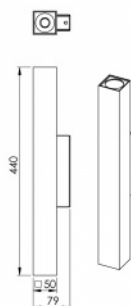

SQUARRY SLIM WALL DIR/INDIR

series: TUBBY / SQUARRY

LED Led lights

IP 20 IP 20

Mounting on wall

50 × 440 × 79 mm

LED downlight DIR / INDIR

Construction suitable only for wall montage

Usage: offices, commercial rooms, other interiors

Product description

Product code
0-281531.000

Optics
Reflector 21°

Dimension a
50 mm

Dimension c
79 mm

Total power consumption
10.8 W

Luminous flux indirect
825 lm

Color index (RA)
80

Cover
IP 20

Driver
EVG

Colour
white

Dimension b
440 mm

Type of light source
LED

Luminous flux
825 lm

Color temperature
3000 K

Mounting type
mounting on wall,

Weight
3 kg

Photometry