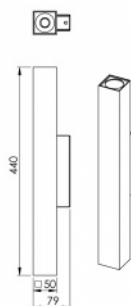

SQUARRY SLIM WALL DIR/INDIR

series: TUBBY / SQUARRY

LED Led lights

IP 20 IP 20

Mounting on wall

50 × 440 × 79 mm

LED downlight DIR / INDIR

Construction suitable only for wall montage

Usage: offices, commercial rooms, other interiors

Product description

Product code
0-281532.000

Optics
Reflector 21°

Dimension a
50 mm

Dimension c
79 mm

Total power consumption
10.8 W

Luminous flux indirect
860 lm

Color index (RA)
80

Cover
IP 20

Driver
EVG

Colour
white

Dimension b
440 mm

Type of light source
LED

Luminous flux
860 lm

Color temperature
4000 K

Mounting type
mounting on wall,

Weight
3 kg

Photometry