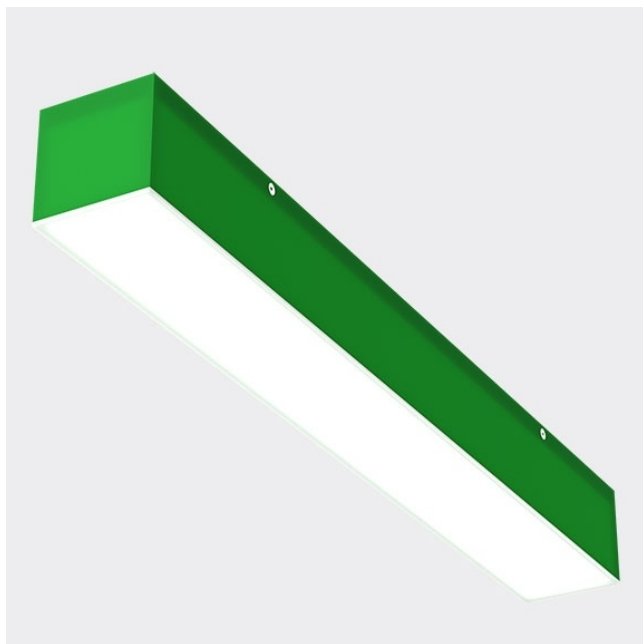

QUBBIC PX COLLOR - LINEAR SIDE

series: QUBBIC PX

903 × 72 × 72 mm

- Surface mounted and suspended luminaires for fluorescent and compact lamps
- White powder coated steel sheet base
- Cover made of satinic PMMA with partially coloured surface
- Direct or direct/indirect beam
- Electronic or dimmable electronic ballast
- Accessories to be ordered separately

Product description

Product code
0-301324.005

Driver
EVG

Optics
acrylic satin diffuser

Colour
green

Dimension a
903 mm

Dimension b
72 mm

Dimension c
72 mm

Type of light source
T5

Lamp caps
G5

Total power consumption
39 W

Mounting type
surface mounted, suspended

Cover
IP 20

Weight
1.8 kg

Designed for
interior

Photometry

QUBBIC PX COLLOR - LINEAR SIDE - 903 x 72 x 72 mm