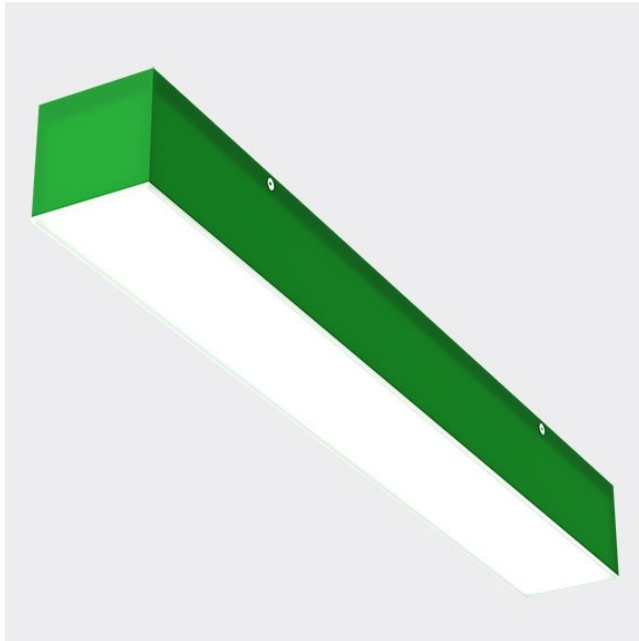

QUBBIC PX COLLOR - LINEAR SIDE

series: QUBBIC PX

1203 × 72 × 72 mm

- Surface mounted and suspended luminaires for fluorescent and compact lamps
- White powder coated steel sheet base
- Cover made of satinic PMMA with partially coloured surface
- Direct or direct/indirect beam
- Electronic or dimmable electronic ballast
- Accessories to be ordered separately

Product description

Product code
0-301325.005

Driver
EVG

Optics
acrylic satin diffuser

Colour
green

Dimension a
1203 mm

Dimension b
72 mm

Dimension c
72 mm

Type of light source
T5

Lamp caps
G5

Total power consumption
28 W

Mounting type
surface mounted, suspended

Cover
IP 20

Weight
2.2 kg

Designed for
interior

Photometry

QUBBIC PX COLLOR - LINEAR SIDE - 1203 x 72 x 72 mm