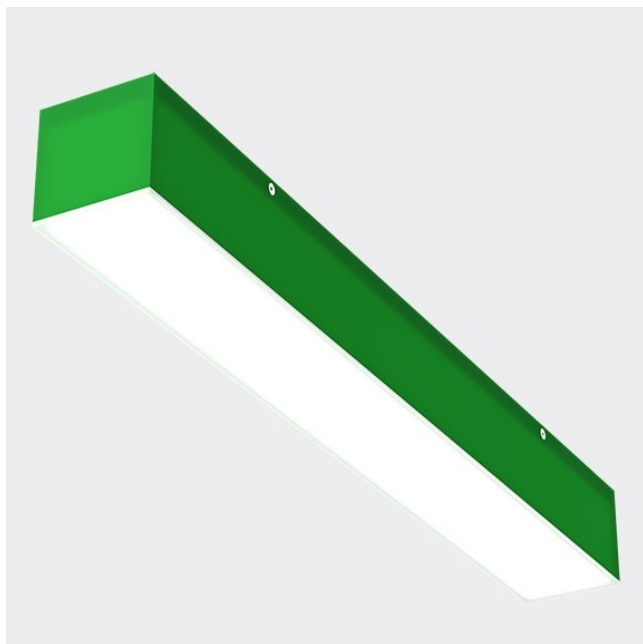

## QUBBIC PX COLLOR - LINEAR SIDE

series: QUBBIC PX

**1203 × 72 × 72 mm**

- Surface mounted and suspended luminaires for fluorescent and compact lamps
- White powder coated steel sheet base
- Cover made of satinic PMMA with partially coloured surface
- Direct or direct/indirect beam
- Electronic or dimmable electronic ballast
- Accessories to be ordered separately

### Product description

Product code  
**0-301326.005**

Optics  
**acrylic satin diffuser**

Dimension a  
**1203 mm**

Dimension c  
**72 mm**

Lamp caps  
**G5**

Mounting type  
**surface mounted, suspended**

Weight  
**2.2 kg**

Driver  
**EVG**

Colour  
**green**

Dimension b  
**72 mm**

Type of light source  
**T5**

Total power consumption  
**54 W**

Cover  
**IP 20**

Designed for  
**interior**

### Photometry

QUBBIC PX COLLOR - LINEAR SIDE - 1203 x 72 x 72 mm