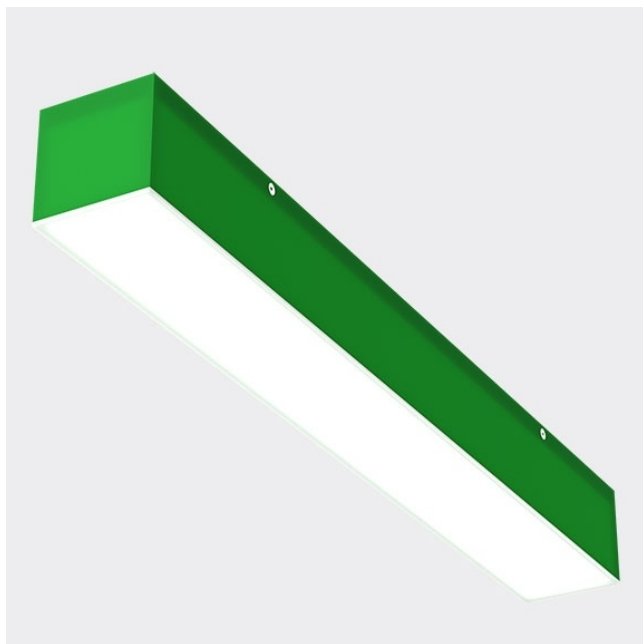

QUBBIC PX COLLOR - LINEAR SIDE

series: QUBBIC PX

1503 × 72 × 72 mm

- Surface mounted and suspended luminaires for fluorescent and compact lamps
- White powder coated steel sheet base
- Cover made of satinic PMMA with partially coloured surface
- Direct or direct/indirect beam
- Electronic or dimmable electronic ballast
- Accessories to be ordered separately

Product description

Product code
0-301327.005

Driver
EVG

Optics
acrylic satin diffuser

Colour
green

Dimension a
1503 mm

Dimension b
72 mm

Dimension c
72 mm

Type of light source
T5

Lamp caps
G5

Total power consumption
35 W

Mounting type
surface mounted, suspended

Cover
IP 20

Weight
2.5 kg

Designed for
interior

Photometry

QUBBIC PX COLLOR - LINEAR SIDE - 1503 x 72 x 72 mm