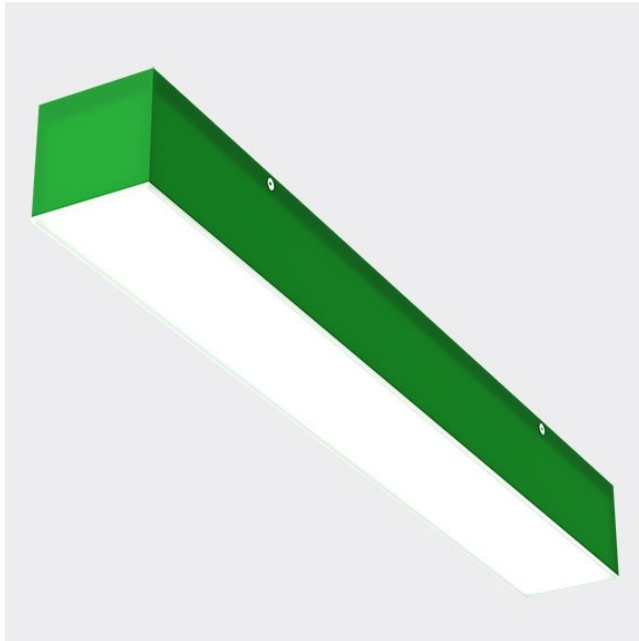

QUBBIC PX COLLOR - LINEAR SIDE

series: QUBBIC PX

1503 × 72 × 72 mm

- Surface mounted and suspended luminaires for fluorescent and compact lamps
- White powder coated steel sheet base
- Cover made of satinic PMMA with partially coloured surface
- Direct or direct/indirect beam
- Electronic or dimmable electronic ballast
- Accessories to be ordered separately

Product description

Product code
0-301328.005

Optics
acrylic satin diffuser

Dimension a
1503 mm

Dimension c
72 mm

Lamp caps
G5

Mounting type
surface mounted, suspended

Weight
2.5 kg

Driver
EVG

Colour
green

Dimension b
72 mm

Type of light source
T5

Total power consumption
49 W

Cover
IP 20

Designed for
interior

Photometry

QUBBIC PX COLLOR - LINEAR SIDE - 1503 x 72 x 72 mm