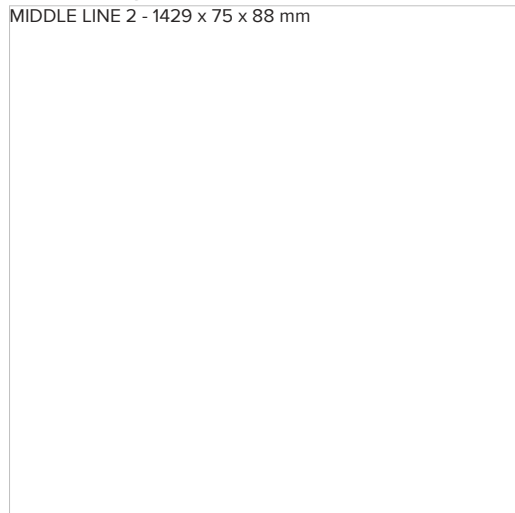

## MIDDLE LINE 2

series: MIDDLE LINE

MIDDLE LINE 2 - 1429 x 75 x 88 mm

### Photometry

MIDDLE LINE 2 - 1429 x 75 x 88 mm

**1429 x 75 x 88 mm**

- Design surface mounted or suspended LED luminaires
- Body made of aluminum profile, anodized or powder coated
- Electronic or dimmable electronic ballast
- Possibility of assembling continuous lines or sets of various shapes
- Accessory to be ordered separately

### Product description

Product code <b>0-106104.000</b>	Driver
Optics <b>acrylic satin diffuser</b>	Colour <b>white</b>
Dimension a <b>1429 mm</b>	Dimension b <b>75 mm</b>
Dimension c <b>88 mm</b>	Ceiling recessed I <b>134</b>
Ceiling recessed II <b>137</b>	Type of light source <b>T5</b>
Lamp caps <b>G5</b>	Mounting type <b>recessed,</b>
Note <b>End part</b>	Cover <b>IP 20</b>
Designed for <b>interior</b>	