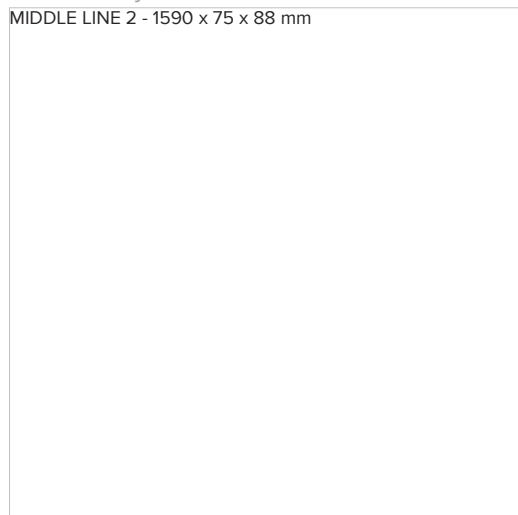

MIDDLE LINE 2

series: MIDDLE LINE

MIDDLE LINE 2 - 1590 × 75 × 88 mm

Photometry

MIDDLE LINE 2 - 1590 x 75 x 88 mm

1590 × 75 × 88 mm

- Design surface mounted or suspended LED luminaires
- Body made of aluminum profile, anodized or powder coated
- Electronic or dimmable electronic ballast
- Possibility of assembling continuous lines or sets of various shapes
- Accessory to be ordered separately

Product description

Product code 0-106106.000	Driver
Optics acrylic satin diffuser	Colour white
Dimension a 1590 mm	Dimension b 75 mm
Dimension c 88 mm	Ceiling recessed I 134
Ceiling recessed II 137	Type of light source T5
Lamp caps G5	Mounting type recessed,
Note End part	Cover IP 20
Designed for interior	