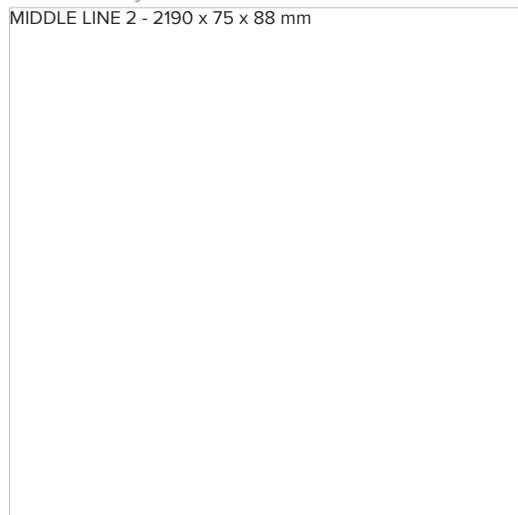

## MIDDLE LINE 2

series: MIDDLE LINE

MIDDLE LINE 2 - 2190 × 75 × 88 mm

### Photometry

MIDDLE LINE 2 - 2190 x 75 x 88 mm

### 2190 × 75 × 88 mm

- Design surface mounted or suspended LED luminaires
- Body made of aluminum profile, anodized or powder coated
- Electronic or dimmable electronic ballast
- Possibility of assembling continuous lines or sets of various shapes
- Accessory to be ordered separately

### Product description

Product code <b>0-106107.000</b>	Driver
Optics <b>acrylic satin diffuser</b>	Colour <b>white</b>
Dimension a <b>2190 mm</b>	Dimension b <b>75 mm</b>
Dimension c <b>88 mm</b>	Ceiling recessed I <b>134</b>
Ceiling recessed II <b>137</b>	Type of light source <b>T5</b>
Lamp caps <b>G5</b>	Mounting type <b>recessed,</b>
Note <b>End part</b>	Cover <b>IP 20</b>
Designed for <b>interior</b>	