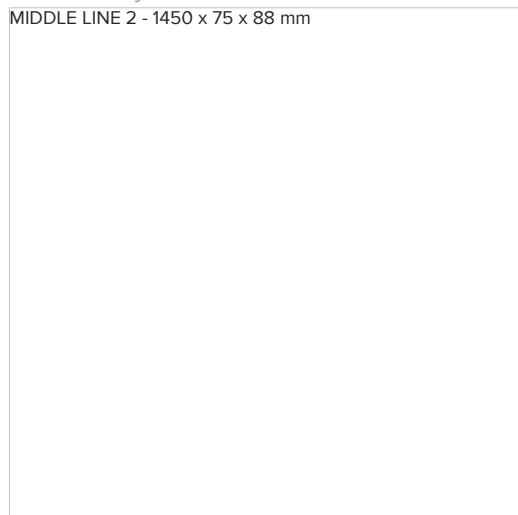

MIDDLE LINE 2

series: MIDDLE LINE

MIDDLE LINE 2 - 1450 × 75 × 88 mm

Photometry

MIDDLE LINE 2 - 1450 x 75 x 88 mm

1450 × 75 × 88 mm

- Design surface mounted or suspended LED luminaires
- Body made of aluminum profile, anodized or powder coated
- Electronic or dimmable electronic ballast
- Possibility of assembling continuous lines or sets of various shapes
- Accessory to be ordered separately

Product description

Product code 0-106109.000	Driver
Optics acrylic satin diffuser	Colour white
Dimension a 1450 mm	Dimension b 75 mm
Dimension c 88 mm	Ceiling recessed I 134
Ceiling recessed II 137	Type of light source T5
Lamp caps G5	Mounting type recessed,
Note End part	Cover IP 20
Designed for interior	