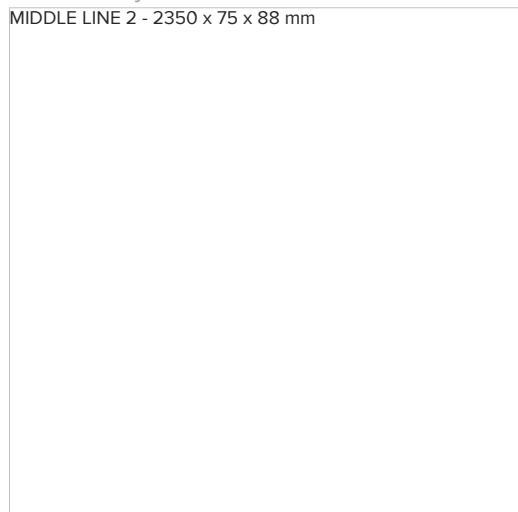

MIDDLE LINE 2

series: MIDDLE LINE

MIDDLE LINE 2 - 2350 × 75 × 88 mm

Photometry

MIDDLE LINE 2 - 2350 × 75 × 88 mm

2350 × 75 × 88 mm

- Design surface mounted or suspended LED luminaires
- Body made of aluminum profile, anodized or powder coated
- Electronic or dimmable electronic ballast
- Possibility of assembling continuous lines or sets of various shapes
- Accessory to be ordered separately

Product description

Product code 0-106110.000	Driver
Optics acrylic satin diffuser	Colour white
Dimension a 2350 mm	Dimension b 75 mm
Dimension c 88 mm	Ceiling recessed I 134
Ceiling recessed II 137	Type of light source T5
Lamp caps G5	Mounting type recessed,
Note End part	Cover IP 20
Designed for interior	