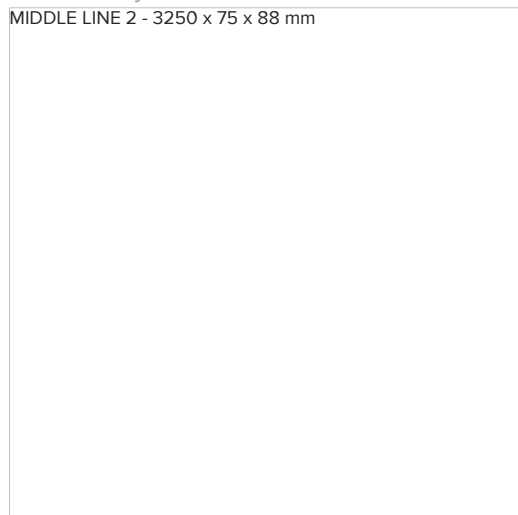

MIDDLE LINE 2

series: MIDDLE LINE

MIDDLE LINE 2 - 3250 × 75 × 88 mm

Photometry

MIDDLE LINE 2 - 3250 × 75 × 88 mm

3250 × 75 × 88 mm

- Design surface mounted or suspended LED luminaires
- Body made of aluminum profile, anodized or powder coated
- Electronic or dimmable electronic ballast
- Possibility of assembling continuous lines or sets of various shapes
- Accessory to be ordered separately

Product description

Product code 0-106111.000	Driver
Optics acrylic satin diffuser	Colour white
Dimension a 3250 mm	Dimension b 75 mm
Dimension c 88 mm	Ceiling recessed I 134
Ceiling recessed II 137	Type of light source T5
Lamp caps G5	Mounting type recessed,
Note End part	Cover IP 20
Designed for interior	