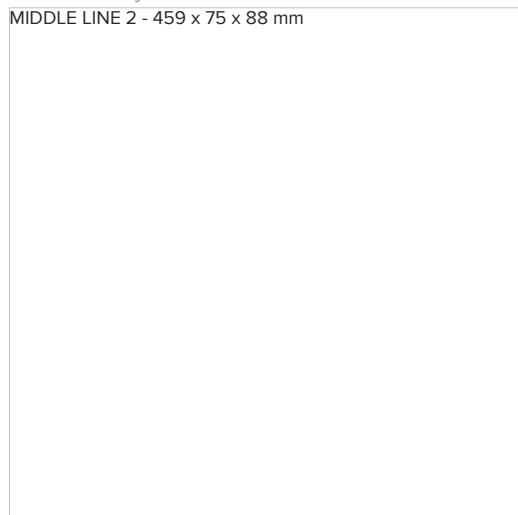

MIDDLE LINE 2

series: MIDDLE LINE

MIDDLE LINE 2 - 459 x 75 x 88 mm

Photometry

MIDDLE LINE 2 - 459 x 75 x 88 mm

459 × 75 × 88 mm

- Design surface mounted or suspended LED luminaires
- Body made of aluminum profile, anodized or powder coated
- Electronic or dimmable electronic ballast
- Possibility of assembling continuous lines or sets of various shapes
- Accessory to be ordered separately

Product description

Product code 0-106121.000	Driver
Optics acrylic satin diffuser	Colour white
Dimension a 459 mm	Dimension b 75 mm
Dimension c 88 mm	Ceiling recessed I 134
Ceiling recessed II 137	Type of light source T5
Lamp caps G5	Mounting type recessed,
Note Continuous part (middle part in a continuous row)	Cover IP 20