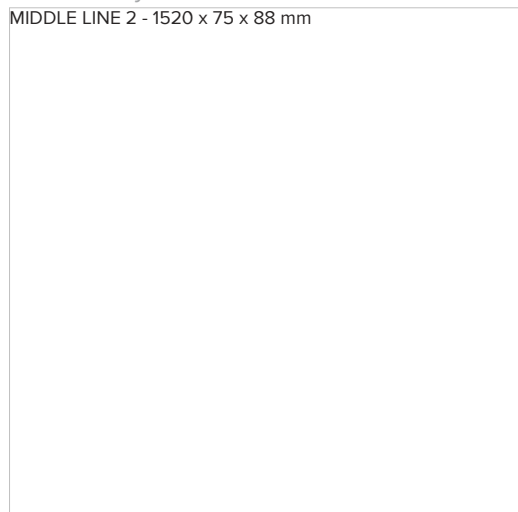

MIDDLE LINE 2

series: MIDDLE LINE

MIDDLE LINE 2 - 1520 × 75 × 88 mm

Photometry

MIDDLE LINE 2 - 1520 x 75 x 88 mm

1520 × 75 × 88 mm

- Design surface mounted or suspended LED luminaires
- Body made of aluminum profile, anodized or powder coated
- Electronic or dimmable electronic ballast
- Possibility of assembling continuous lines or sets of various shapes
- Accessory to be ordered separately

Product description

Product code 0-106126.000	Driver
Optics acrylic satin diffuser	Colour white
Dimension a 1520 mm	Dimension b 75 mm
Dimension c 88 mm	Ceiling recessed I 134
Ceiling recessed II 137	Type of light source T5
Lamp caps G5	Mounting type recessed,
Note Continuous part (middle part in a continuous row)	Cover IP 20