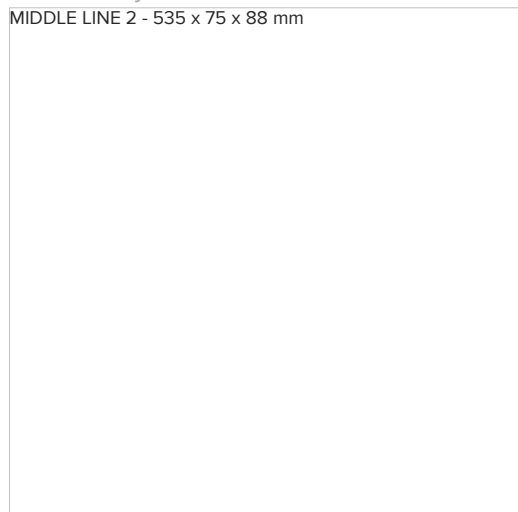

## MIDDLE LINE 2

series: MIDDLE LINE

MIDDLE LINE 2 - 535 x 75 x 88 mm

### Photometry

MIDDLE LINE 2 - 535 x 75 x 88 mm

**535 × 75 × 88 mm**

- Design surface mounted or suspended LED luminaires
- Body made of aluminum profile, anodized or powder coated
- Electronic or dimmable electronic ballast
- Possibility of assembling continuous lines or sets of various shapes
- Accessory to be ordered separately

### Product description

Product code <b>0-106141.000</b>	Driver
Optics <b>acrylic satin diffuser</b>	Colour <b>white</b>
Dimension a <b>535 mm</b>	Dimension b <b>75 mm</b>
Dimension c <b>88 mm</b>	Ceiling recessed I <b>134</b>
Ceiling recessed II <b>137</b>	Type of light source <b>T5</b>
Mounting type <b>recessed,</b>	Note <b>left corner module</b>
Cover <b>IP 20</b>	Designed for <b>interior</b>