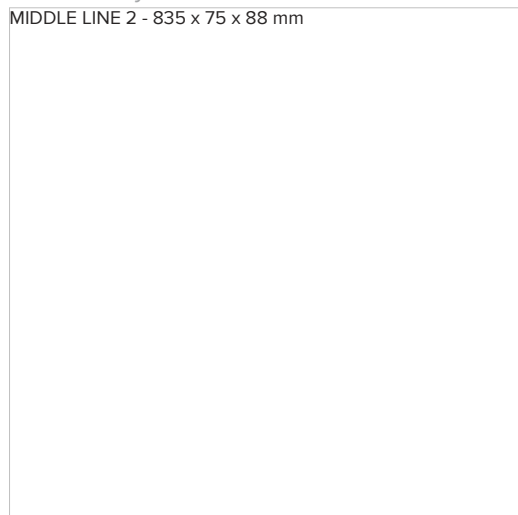

## MIDDLE LINE 2

series: MIDDLE LINE

MIDDLE LINE 2 - 835 x 75 x 88 mm

### Photometry

MIDDLE LINE 2 - 835 x 75 x 88 mm

**835 × 75 × 88 mm**

- Design surface mounted or suspended LED luminaires
- Body made of aluminum profile, anodized or powder coated
- Electronic or dimmable electronic ballast
- Possibility of assembling continuous lines or sets of various shapes
- Accessory to be ordered separately

### Product description

Product code <b>0-106142.000</b>	Driver
Optics <b>acrylic satin diffuser</b>	Colour <b>white</b>
Dimension a <b>835 mm</b>	Dimension b <b>75 mm</b>
Dimension c <b>88 mm</b>	Ceiling recessed I <b>134</b>
Ceiling recessed II <b>137</b>	Type of light source <b>T5</b>
Mounting type <b>recessed,</b>	Note <b>left corner module</b>
Cover <b>IP 20</b>	Designed for <b>interior</b>