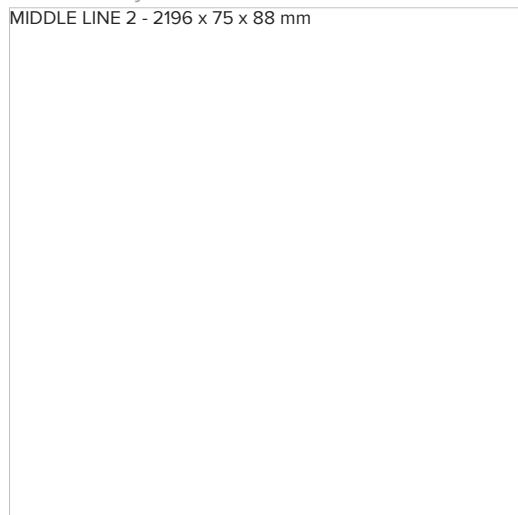

## MIDDLE LINE 2

series: MIDDLE LINE

MIDDLE LINE 2 - 2196 × 75 × 88 mm

### Photometry

MIDDLE LINE 2 - 2196 x 75 x 88 mm

**2196 × 75 × 88 mm**

- Design surface mounted or suspended LED luminaires
- Body made of aluminum profile, anodized or powder coated
- Electronic or dimmable electronic ballast
- Possibility of assembling continuous lines or sets of various shapes
- Accessory to be ordered separately

### Product description

Product code <b>0-106147.001</b>	Driver
Optics <b>acrylic satin diffuser</b>	Colour <b>gray</b>
Dimension a <b>2196 mm</b>	Dimension b <b>75 mm</b>
Dimension c <b>88 mm</b>	Ceiling recessed I <b>134</b>
Ceiling recessed II <b>137</b>	Type of light source <b>T5</b>
Mounting type <b>recessed,</b>	Note <b>left corner module</b>
Cover <b>IP 20</b>	Designed for <b>interior</b>