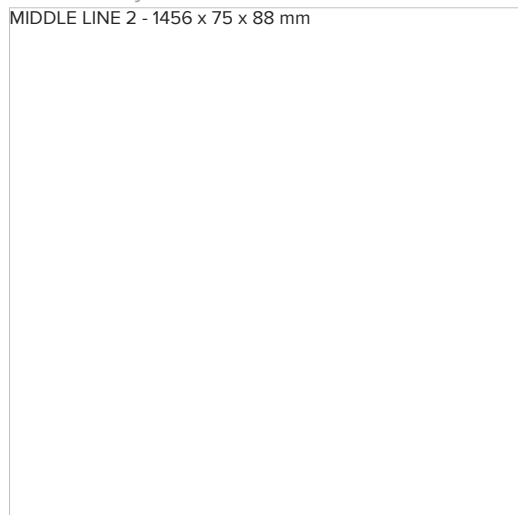

MIDDLE LINE 2

series: MIDDLE LINE

MIDDLE LINE 2 - 1456 × 75 × 88 mm

Photometry

MIDDLE LINE 2 - 1456 x 75 x 88 mm

1456 × 75 × 88 mm

- Design surface mounted or suspended LED luminaires
- Body made of aluminum profile, anodized or powder coated
- Electronic or dimmable electronic ballast
- Possibility of assembling continuous lines or sets of various shapes
- Accessory to be ordered separately

Product description

Product code 0-106149.000	Driver
Optics acrylic satin diffuser	Colour white
Dimension a 1456 mm	Dimension b 75 mm
Dimension c 88 mm	Ceiling recessed I 134
Ceiling recessed II 137	Type of light source T5
Mounting type recessed,	Note left corner module
Cover IP 20	Designed for interior