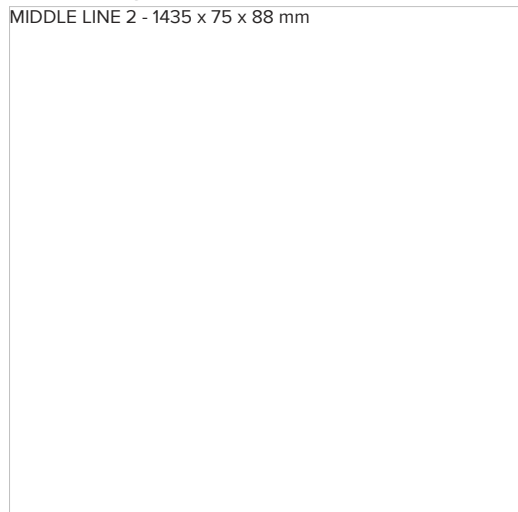

## MIDDLE LINE 2

series: MIDDLE LINE

**1435 × 75 × 88 mm**

- Design surface mounted or suspended LED luminaires
- Body made of aluminum profile, anodized or powder coated
- Electronic or dimmable electronic ballast
- Possibility of assembling continuous lines or sets of various shapes
- Accessory to be ordered separately

### Photometry

MIDDLE LINE 2 - 1435 x 75 x 88 mm

### Product description

Product code <b>0-106164.000</b>	Driver
Optics <b>acrylic satin diffuser</b>	Colour <b>white</b>
Dimension a <b>1435 mm</b>	Dimension b <b>75 mm</b>
Dimension c <b>88 mm</b>	Ceiling recessed I <b>134</b>
Ceiling recessed II <b>137</b>	Type of light source <b>T5</b>
Mounting type <b>recessed,</b>	Note <b>right corned module</b>
Cover <b>IP 20</b>	Designed for <b>interior</b>