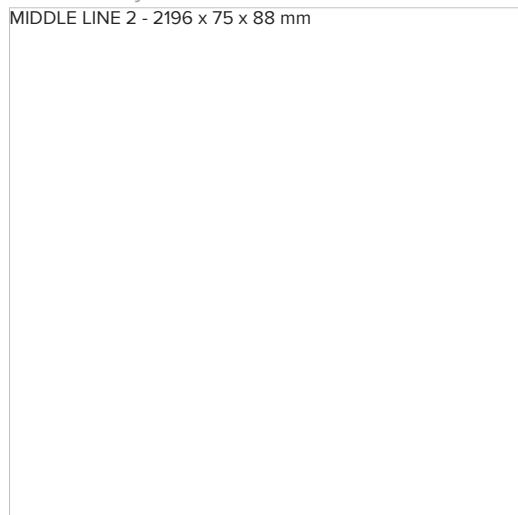

MIDDLE LINE 2

series: MIDDLE LINE

MIDDLE LINE 2 - 2196 × 75 × 88 mm

Photometry

MIDDLE LINE 2 - 2196 x 75 x 88 mm

2196 × 75 × 88 mm

- Design surface mounted or suspended LED luminaires
- Body made of aluminum profile, anodized or powder coated
- Electronic or dimmable electronic ballast
- Possibility of assembling continuous lines or sets of various shapes
- Accessory to be ordered separately

Product description

Product code 0-106167.000	Driver
Optics acrylic satin diffuser	Colour white
Dimension a 2196 mm	Dimension b 75 mm
Dimension c 88 mm	Ceiling recessed I 134
Ceiling recessed II 137	Type of light source T5
Mounting type recessed,	Note right corned module
Cover IP 20	Designed for interior