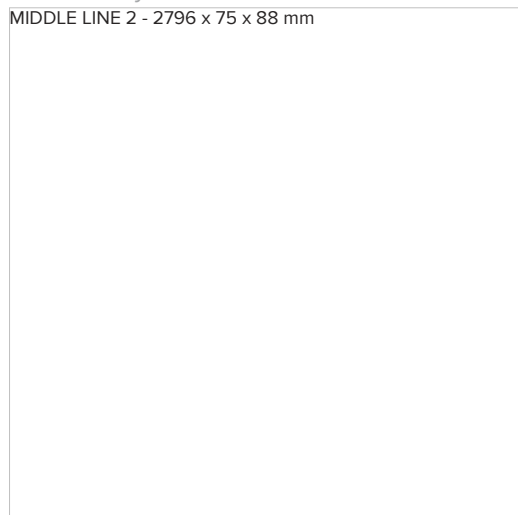

## MIDDLE LINE 2

series: MIDDLE LINE

MIDDLE LINE 2 - 2796 × 75 × 88 mm

### Photometry

MIDDLE LINE 2 - 2796 × 75 × 88 mm

**2796 × 75 × 88 mm**

- Design surface mounted or suspended LED luminaires
- Body made of aluminum profile, anodized or powder coated
- Electronic or dimmable electronic ballast
- Possibility of assembling continuous lines or sets of various shapes
- Accessory to be ordered separately

### Product description

Product code <b>0-106168.000</b>	Driver
Optics <b>acrylic satin diffuser</b>	Colour <b>white</b>
Dimension a <b>2796 mm</b>	Dimension b <b>75 mm</b>
Dimension c <b>88 mm</b>	Ceiling recessed I <b>134</b>
Ceiling recessed II <b>137</b>	Type of light source <b>T5</b>
Mounting type <b>recessed,</b>	Note <b>right corned module</b>
Cover <b>IP 20</b>	Designed for <b>interior</b>