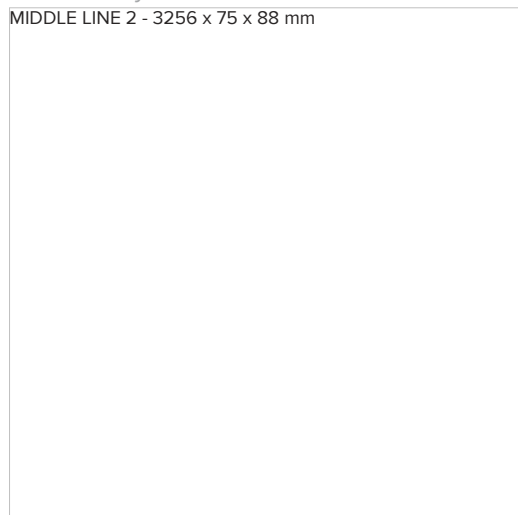

MIDDLE LINE 2

series: MIDDLE LINE

MIDDLE LINE 2 - 3256 × 75 × 88 mm

Photometry

MIDDLE LINE 2 - 3256 × 75 × 88 mm

3256 × 75 × 88 mm

- Design surface mounted or suspended LED luminaires
- Body made of aluminum profile, anodized or powder coated
- Electronic or dimmable electronic ballast
- Possibility of assembling continuous lines or sets of various shapes
- Accessory to be ordered separately

Product description

Product code 0-106171.000	Driver
Optics acrylic satin diffuser	Colour white
Dimension a 3256 mm	Dimension b 75 mm
Dimension c 88 mm	Ceiling recessed I 134
Ceiling recessed II 137	Type of light source T5
Mounting type recessed,	Note right corned module
Cover IP 20	Designed for interior