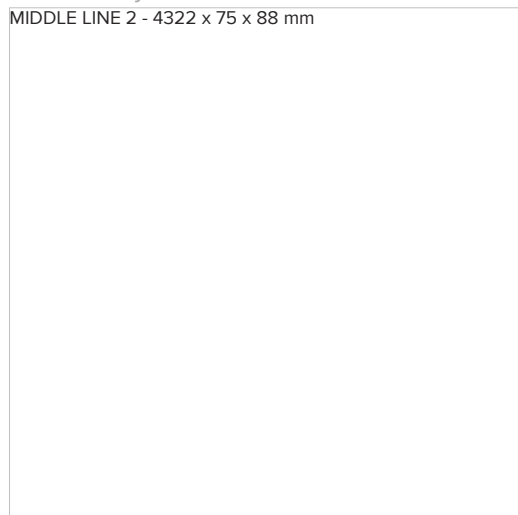

## MIDDLE LINE 2

series: MIDDLE LINE

MIDDLE LINE 2 - 4322 × 75 × 88 mm

### Photometry

MIDDLE LINE 2 - 4322 × 75 × 88 mm

**4322 × 75 × 88 mm**

- Design surface mounted or suspended LED luminaires
- Body made of aluminum profile, anodized or powder coated
- Electronic or dimmable electronic ballast
- Possibility of assembling continuous lines or sets of various shapes
- Accessory to be ordered separately

### Product description

Product code <b>0-106192.000</b>	Driver
Optics <b>acrylic satin diffuser</b>	Colour <b>white</b>
Dimension a <b>4322 mm</b>	Dimension b <b>75 mm</b>
Dimension c <b>88 mm</b>	Ceiling recessed I <b>134</b>
Ceiling recessed II <b>137</b>	Type of light source <b>T5</b>
Mounting type <b>recessed,</b>	Note <b>double corner module</b>
Cover <b>IP 20</b>	Designed for <b>interior</b>