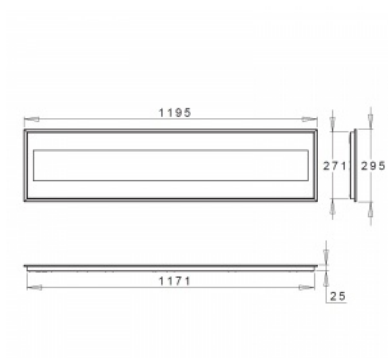

AERRO IV LED - MONO LONG

series: AERRO

 Led lights

 Direct

 IP 20

 Recessed

1200 × 300 × 25 mm

- Recessed ceiling LED luminaires
- Designed for mounting into panel false ceilings or into plasterboard
- Body and frame made of steel sheet
- Diffuser made of PMMA or satinic oppal
- Passive cooling
- Maintenance of LED 50 000h/L70

Product description

Product code
0-165004.010

Optics
acrylic satin diffuser

Dimension a
1200 mm

Dimension c
25 mm

Total power consumption
28

Color temperature
4000 K

Mounting type
recessed,

Driver
EVG

Colour
white

Dimension b
300 mm

Type of light source
LED

Luminous flux
3580 lm

Color index (RA)
80

Cover
IP 20

Photometry

AERRO IV LED - MONO LONG - 1200 x 300 x 25 mm