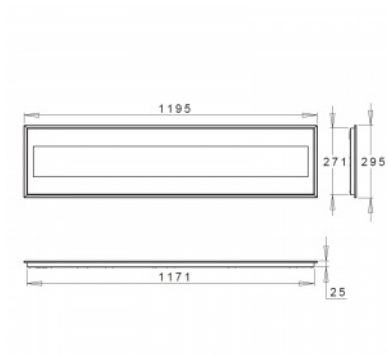

AERRO IV LED - MONO LONG

series: AERRO

1200 × 300 × 25 mm

- Recessed ceiling LED luminaires
- Designed for mounting into panel false ceilings or into plasterboard
- Body and frame made of steel sheet
- Diffuser made of PMMA or satinic oppal
- Passive cooling
- Maintenance of LED 50 000h/L70

Product description

Product code
0-165009.010

Driver
EVG

Optics
acrylic satin diffuser

Colour
white

Dimension a
1200 mm

Dimension b
300 mm

Dimension c
25 mm

Type of light source
LED

Total power consumption
58

Luminous flux
7800 lm

Color temperature
3000 K

Color index (RA)
80

Mounting type
recessed,

Cover
IP 20

Photometry

AERRO IV LED - MONO LONG - 1200 x 300 x 25 mm