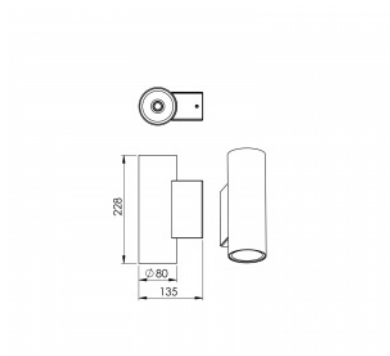

## TUBBY CLASSIC WALL DIR

series: TUBBY / SQUARRY

**LED** Led lights

**IP 20** IP 20

Mounting on wall

**80 × 228 × 135 mm**

LED downlight DIR

Construction suitable only for wall montage

Designed for using in interiors with temperature of room up to 25°C

Body of luminaire and ceiling canopy made of aluminium profile, powder coated according to RAL colour list

Possibility of choice from reflectors 21°, 36° or 50°

### Product description

Product code  
**0-281021.000**

Optics  
**Reflector 21°**

Dimension a  
**80 mm**

Dimension c  
**135 mm**

Total power consumption  
**5.4**

Color temperature  
**3000 K**

Mounting type  
**mounting on wall,**

Weight  
**2.2**

Driver  
**EVG**

Colour  
**white**

Dimension b  
**228 mm**

Type of light source  
**LED**

Luminous flux  
**825 lm**

Color index (RA)  
**80**

Cover  
**IP 20**