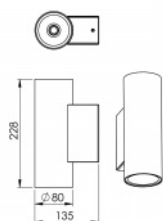

TUBBY CLASSIC WALL DIR

series: TUBBY / SQUARRY

LED Led lights

IP 20 IP 20

Mounting on wall

80 × 228 × 135 mm

LED downlight DIR

Construction suitable only for wall montage

Usage: offices, commercial rooms, other interiors

Product description

Product code
0-281022.000

Driver
EVG

Optics
Reflector 21°

Colour
white

Dimension a
80 mm

Dimension b
228 mm

Dimension c
135 mm

Type of light source
LED

Total power consumption
5.4

Luminous flux
860 lm

Color temperature
4000 K

Color index (RA)
80

Mounting type
mounting on wall,

Cover
IP 20

Weight
2.2

Photometry